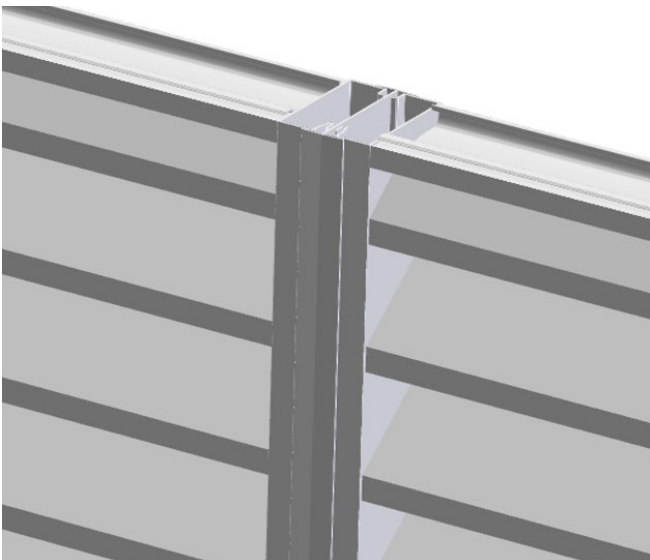

# JE443

4" DEEP, 43° FIXED BLADE EXTRUDED NON-DRAINABLE LOUVER

## 4" Deep, 43° Fixed Blade Extruded Non-Drainable Louver

Extruded aluminum frame and blades for lightweight but sturdy construction

J blade profile to minimize water ingress

### JE443 4" Deep 43° Fixed Blade Extruded Non-Drainable Louver

Standard Blade

Continuous Blade

## 4" Deep, 43° Fixed Blade Extruded Non-Drainable Louver

---