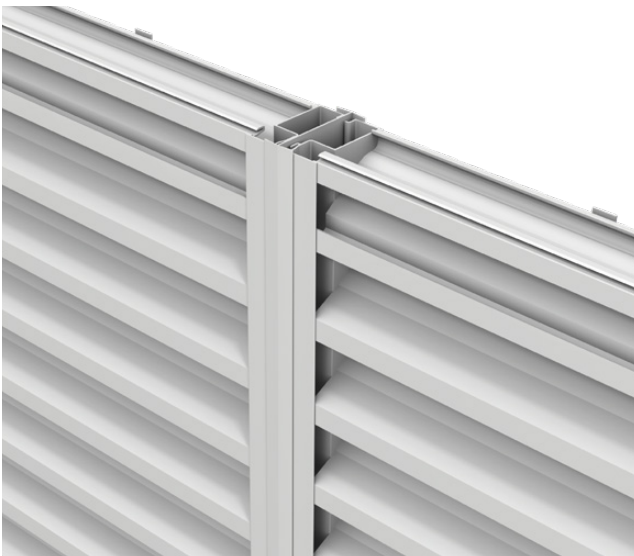

ZE439

4" DEEP, 39° FIXED BLADE EXTRUDED NON-DRAINABLE LOUVER

ZE439

4" Deep, 39° Fixed Blade Extruded Non-Drainable Louver

Jamb gutters and architectural blade profile create a streamlined appearance

Extruded aluminum frame and blades for lightweight but sturdy construction

ZE439 4" Deep, 39° Fixed Blade Extruded Non-Drainable Louver

Standard Blade

Continuous Blade

ZE439

4" Deep, 39° Fixed Blade Extruded Non-Drainable Louver

OPTIONS

- + **Sills:** Extended sill (loose) 14 gauge aluminum
- + **Mullions:** Visible extruded aluminum "1" mullions are used for standard louvers; concealed supports and closure plates are used for continuous blade louvers
- + **Blank-offs/Insulation:** Aluminum blank-offs available with or without insulation – insulation available in 1" – 4" (25 mm – 102 mm) thickness
- + **Mounting/Flanges:** Perimeter flanges, mounting angles, masonry straps or glazing adapters. Standard flanges are 1.5" (38 mm); other sizes from 0.5" (13 mm) to 4" (102 mm) are available.
- + **Screens:** 0.5" x 0.5" (12 mm x 12 mm) 16 gauge expanded aluminum bird screen with or without frame; insect screens also available
- + **Finishes:** Baked Enamel (Duracron, Duranar, Duranar-XL), Prime Coat, Clear Anodized, Colour Anodized or Custom Finish. Colours must be selected from a Price finishes chart or provided with a colour sample.

TYPICAL APPLICATION

Price ZE439 fixed blade non-drainable louvers feature alloy 6063-T5 extruded 4" aluminum blades positioned at a 39° angle and jamb gutters balancing air and water performance for a streamlined architectural aesthetic.

FEATURES

- + Z-Blade profile with vertical jamb gutter
- + All welded construction
- + 0.081" (2 mm) extruded aluminum blades and frames
- + Nominal 55.2% free area, based on 48" x 48" (1219 mm x 1219 mm) louver
- + Integral perimeter caulking stop