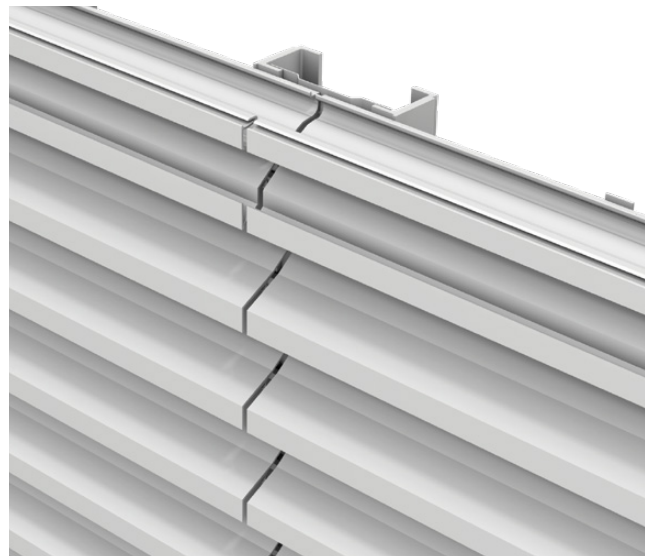

ZE439

4" DEEP, 39° FIXED BLADE EXTRUDED NON-DRAINABLE LOUVER

ZE439

4" Deep, 39° Fixed Blade Extruded Non-Drainable Louver

Jamb gutters and architectural blade profile create a streamlined appearance

Extruded aluminum frame and blades for lightweight but sturdy construction

ZE439 4" Deep, 39° Fixed Blade Extruded Non-Drainable Louver

Standard Blade

Continuous Blade

ZE439

4" Deep, 39° Fixed Blade Extruded Non-Drainable Louver

OPTIONS

- + **Sills:** Extended sill (loose) 14 gauge aluminum
- + **Mullions:** Visible extruded aluminum "1" mullions are used for standard louvers; concealed supports and closure plates are used for continuous blade louvers
- + **Blank-offs/Insulation:** Aluminum blank-offs available with or without insulation – insulation available in 1" – 4" (25 mm – 102 mm) thickness
- + **Mounting/Flanges:** Perimeter flanges, mounting angles, masonry straps or glazing adapters. Standard flanges are 1.5" (38 mm); other sizes from 0.5" (13 mm) to 4" (102 mm) are available.
- + **Screens:** 0.5" x 0.5" (12 mm x 12 mm) 16 gauge expanded aluminum bird screen with or without frame; insect screens also available
- + **Finishes:** Baked Enamel (Duracron, Duranar, Duranar-XL), Prime Coat, Clear Anodized, Colour Anodized or Custom Finish. Colours must be selected from a Price finishes chart or provided with a colour sample.

TYPICAL APPLICATION

Price ZE439 fixed blade non-drainable louvers feature alloy 6063-T5 extruded 4" aluminum blades positioned at a 39° angle and jamb gutters balancing air and water performance for a streamlined architectural aesthetic.

FEATURES

- + Z-Blade profile with vertical jamb gutter
- + All welded construction
- + 0.081" (2 mm) extruded aluminum blades and frames
- + Nominal 55.2% free area, based on 48" x 48" (1219 mm x 1219 mm) louver
- + Integral perimeter caulking stop