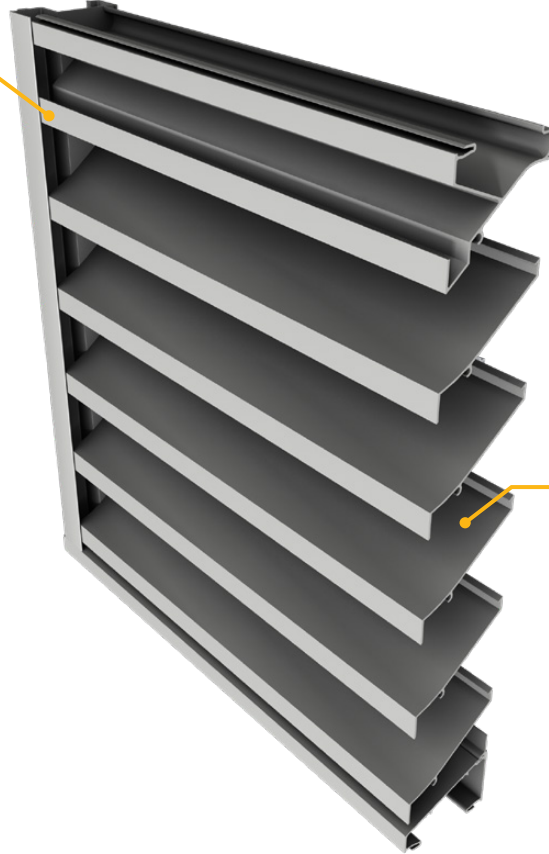

ZE439

4" DEEP, 39° FIXED BLADE EXTRUDED NON-DRAINABLE LOUVER

ZE439

4" Deep, 39° Fixed Blade Extruded Non-Drainable Louver

Jamb gutters and architectural blade profile create a streamlined appearance

Extruded aluminum frame and blades for lightweight but sturdy construction

ZE439 4" Deep, 39° Fixed Blade Extruded Non-Drainable Louver

Standard Blade

Continuous Blade

ZE439

4" Deep, 39° Fixed Blade Extruded Non-Drainable Louver

OPTIONS

- + **Sills:** Extended sill (loose) 14 gauge aluminum
- + **Mullions:** Visible extruded aluminum "1" mullions are used for standard louvers; concealed supports and closure plates are used for continuous blade louvers
- + **Blank-offs/Insulation:** Aluminum blank-offs available with or without insulation – insulation available in 1" – 4" (25 mm – 102 mm) thickness
- + **Mounting/Flanges:** Perimeter flanges, mounting angles, masonry straps or glazing adapters. Standard flanges are 1.5" (38 mm); other sizes from 0.5" (13 mm) to 4" (102 mm) are available.
- + **Screens:** 0.5" x 0.5" (12 mm x 12 mm) 16 gauge expanded aluminum bird screen with or without frame; insect screens also available
- + **Finishes:** Baked Enamel (Duracron, Duranar, Duranar-XL), Prime Coat, Clear Anodized, Colour Anodized or Custom Finish. Colours must be selected from a Price finishes chart or provided with a colour sample.

TYPICAL APPLICATION

Price ZE439 fixed blade non-drainable louvers feature alloy 6063-T5 extruded 4" aluminum blades positioned at a 39° angle and jamb gutters balancing air and water performance for a streamlined architectural aesthetic.

FEATURES

- + Z-Blade profile with vertical jamb gutter
- + All welded construction
- + 0.081" (2 mm) extruded aluminum blades and frames
- + Nominal 55.2% free area, based on 48" x 48" (1219 mm x 1219 mm) louver
- + Integral perimeter caulking stop